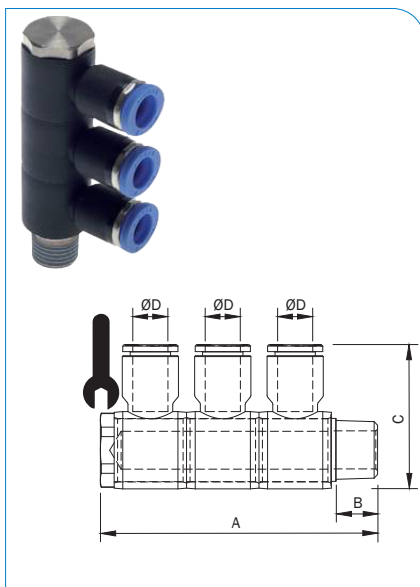

### QWSP3 ...

L-Steckverschraubung, 3 Abgänge, zylindrisch, mit O-Ring, Außensechskant, ⌚ drehbar

Gewinde	ØD Schlauch	A	B	C	⌚	Artikel-Nr.
G 1/8"	4	51,0	4,0	28,0	13	200093799
G 1/8"	6	51,0	4,0	29,0	13	200093800
G 1/8"	8	51,0	4,0	32,0	13	200093801
G 1/4"	4	63,0	5,0	33,0	16	200093796
G 1/4"	6	63,0	5,0	34,0	16	200093797
G 1/4"	8	63,0	5,0	37,0	16	200093798
G 1/4"	10	63,0	5,0	38,0	16	200093795
G 3/8"	4	74,0	6,0	37,0	20	200093804
G 3/8"	6	74,0	6,0	38,0	20	200093805
G 3/8"	8	74,0	6,0	41,0	20	200093806
G 3/8"	10	74,0	6,0	42,0	20	200093802
G 3/8"	12	74,0	6,0	47,0	20	200093803
G 1/2"	8	80,0	8,0	45,0	24	200093794
G 1/2"	10	80,0	8,0	46,0	24	200093792
G 1/2"	12	80,0	8,0	51,0	24	200093793

### QWSPK3 ...

L-Steckverschraubung, 3 Abgänge, konisch, Gewinde PTFE beschichtet, Außensechskant, ⌚ drehbar

Gewinde	ØD Schlauch	A	B	C	⌚	Artikel-Nr.
R 1/8"	4	56,0	8,0	29,0	13	200093883
R 1/8"	6	56,0	8,0	29,0	13	200093884
R 1/8"	8	56,0	8,0	33,0	13	200093885
R 1/4"	4	70,0	11,0	33,0	17	200093880
R 1/4"	6	70,0	11,0	34,0	17	200093881
R 1/4"	8	70,0	11,0	37,0	17	200093882
R 1/4"	10	70,0	11,0	38,0	17	200093879
R 3/8"	4	82,0	12,0	37,0	21	200093888
R 3/8"	6	82,0	12,0	38,0	21	200093889
R 3/8"	8	61,0	12,0	41,0	21	200093890
R 3/8"	10	82,0	12,0	41,0	21	200093886
R 3/8"	12	82,0	12,0	47,0	21	200093887
R 1/2"	8	89,0	15,0	46,0	24	200093878
R 1/2"	10	89,0	15,0	46,0	24	200093876
R 1/2"	12	89,0	15,0	51,0	24	200093877

### QMVTPZ ...

T-Mehrfachverteiler, 3 Abgänge, zylindrisch, mit O-Ring, Außensechskant, ⌚ drehbar

Gewinde	ØD <sub>2</sub> Schlauch	ØD <sub>1</sub> Schlauch	A	B	C	⌚	Artikel-Nr.
G 1/8"	6	4	60,0	5,0	25,0	13	200093583
G 1/4"	6	4	61,0	6,0	27,0	16	200093580
G 1/4"	8	4	65,0	6,0	28,0	16	200093581
G 1/4"	8	6	60,0	5,0	25,0	13	200093582
G 3/8"	8	6	73,0	7,0	31,0	20	200093585
G 3/8"	10	8	74,0	6,0	42,0	20	200093584