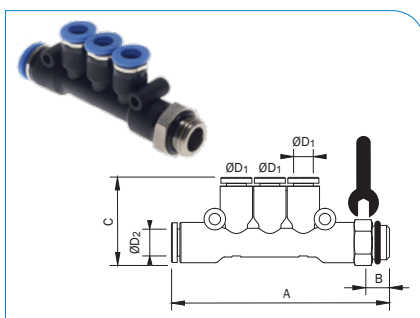

### QWSP3 ...

L-Steckverschraubung, 3 Abgänge, zylindrisch, mit O-Ring, Außensechskant, ⌚ drehbar

Gewinde	ØD Schlauch	A	B	C	⌚	Artikel-Nr.
G 1/8"	4	51,0	4,0	28,0	13	200093799
G 1/8"	6	51,0	4,0	29,0	13	200093800
G 1/8"	8	51,0	4,0	32,0	13	200093801
G 1/4"	4	63,0	5,0	33,0	16	200093796
G 1/4"	6	63,0	5,0	34,0	16	200093797
G 1/4"	8	63,0	5,0	37,0	16	200093798
G 1/4"	10	63,0	5,0	38,0	16	200093795
G 3/8"	4	74,0	6,0	37,0	20	200093804
G 3/8"	6	74,0	6,0	38,0	20	200093805
G 3/8"	8	74,0	6,0	41,0	20	200093806
G 3/8"	10	74,0	6,0	42,0	20	200093802
G 3/8"	12	74,0	6,0	47,0	20	200093803
G 1/2"	8	80,0	8,0	45,0	24	200093794
G 1/2"	10	80,0	8,0	46,0	24	200093792
G 1/2"	12	80,0	8,0	51,0	24	200093793

### QWSPK3 ...

L-Steckverschraubung, 3 Abgänge, konisch, Gewinde PTFE beschichtet, Außensechskant, ⌚ drehbar

Gewinde	ØD Schlauch	A	B	C	⌚	Artikel-Nr.
R 1/8"	4	56,0	8,0	29,0	13	200093883
R 1/8"	6	56,0	8,0	29,0	13	200093884
R 1/8"	8	56,0	8,0	33,0	13	200093885
R 1/4"	4	70,0	11,0	33,0	17	200093880
R 1/4"	6	70,0	11,0	34,0	17	200093881
R 1/4"	8	70,0	11,0	37,0	17	200093882
R 1/4"	10	70,0	11,0	38,0	17	200093879
R 3/8"	4	82,0	12,0	37,0	21	200093888
R 3/8"	6	82,0	12,0	38,0	21	200093889
R 3/8"	8	61,0	12,0	41,0	21	200093890
R 3/8"	10	82,0	12,0	41,0	21	200093886
R 3/8"	12	82,0	12,0	47,0	21	200093887
R 1/2"	8	89,0	15,0	46,0	24	200093878
R 1/2"	10	89,0	15,0	46,0	24	200093876
R 1/2"	12	89,0	15,0	51,0	24	200093877

### QMVTPZ ...

T-Mehrfachverteiler, 3 Abgänge, zylindrisch, mit O-Ring, Außensechskant, ⌚ drehbar

Gewinde	ØD <sub>2</sub> Schlauch	ØD <sub>1</sub> Schlauch	A	B	C	⌚	Artikel-Nr.
G 1/8"	6	4	60,0	5,0	25,0	13	200093583
G 1/4"	6	4	61,0	6,0	27,0	16	200093580
G 1/4"	8	4	65,0	6,0	28,0	16	200093581
G 1/4"	8	6	60,0	5,0	25,0	13	200093582
G 3/8"	8	6	73,0	7,0	31,0	20	200093585
G 3/8"	10	8	74,0	6,0	42,0	20	200093584