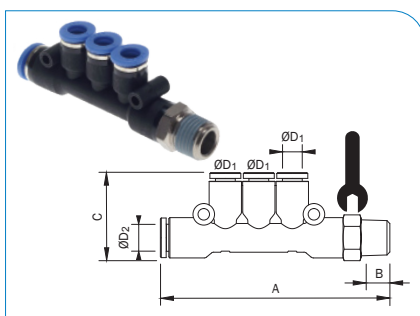

### QWSP3 ...

L-Steckverschraubung, 3 Abgänge, zylindrisch, mit O-Ring, Außensechskant, ⌚ drehbar

Gewinde	ØD Schlauch	A	B	C	⌚	Artikel-Nr.
G 1/8"	4	51,0	4,0	28,0	13	200093799
G 1/8"	6	51,0	4,0	29,0	13	200093800
G 1/8"	8	51,0	4,0	32,0	13	200093801
G 1/4"	4	63,0	5,0	33,0	16	200093796
G 1/4"	6	63,0	5,0	34,0	16	200093797
G 1/4"	8	63,0	5,0	37,0	16	200093798
G 1/4"	10	63,0	5,0	38,0	16	200093795
G 3/8"	4	74,0	6,0	37,0	20	200093804
G 3/8"	6	74,0	6,0	38,0	20	200093805
G 3/8"	8	74,0	6,0	41,0	20	200093806
G 3/8"	10	74,0	6,0	42,0	20	200093802
G 3/8"	12	74,0	6,0	47,0	20	200093803
G 1/2"	8	80,0	8,0	45,0	24	200093794
G 1/2"	10	80,0	8,0	46,0	24	200093792
G 1/2"	12	80,0	8,0	51,0	24	200093793

### QWSPK3 ...

L-Steckverschraubung, 3 Abgänge, konisch, Gewinde PTFE beschichtet, Außensechskant, ⌚ drehbar

Gewinde	ØD Schlauch	A	B	C	⌚	Artikel-Nr.
R 1/8"	4	56,0	8,0	29,0	13	200093883
R 1/8"	6	56,0	8,0	29,0	13	200093884
R 1/8"	8	56,0	8,0	33,0	13	200093885
R 1/4"	4	70,0	11,0	33,0	17	200093880
R 1/4"	6	70,0	11,0	34,0	17	200093881
R 1/4"	8	70,0	11,0	37,0	17	200093882
R 1/4"	10	70,0	11,0	38,0	17	200093879
R 3/8"	4	82,0	12,0	37,0	21	200093888
R 3/8"	6	82,0	12,0	38,0	21	200093889
R 3/8"	8	61,0	12,0	41,0	21	200093890
R 3/8"	10	82,0	12,0	41,0	21	200093886
R 3/8"	12	82,0	12,0	47,0	21	200093887
R 1/2"	8	89,0	15,0	46,0	24	200093878
R 1/2"	10	89,0	15,0	46,0	24	200093876
R 1/2"	12	89,0	15,0	51,0	24	200093877

### QMVTPZ ...

T-Mehrfachverteiler, 3 Abgänge, zylindrisch, mit O-Ring, Außensechskant, ⌚ drehbar

Gewinde	ØD <sub>2</sub> Schlauch	ØD <sub>1</sub> Schlauch	A	B	C	⌚	Artikel-Nr.
G 1/8"	6	4	60,0	5,0	25,0	13	200093583
G 1/4"	6	4	61,0	6,0	27,0	16	200093580
G 1/4"	8	4	65,0	6,0	28,0	16	200093581
G 1/4"	8	6	60,0	5,0	25,0	13	200093582
G 3/8"	8	6	73,0	7,0	31,0	20	200093585
G 3/8"	10	8	74,0	6,0	42,0	20	200093584